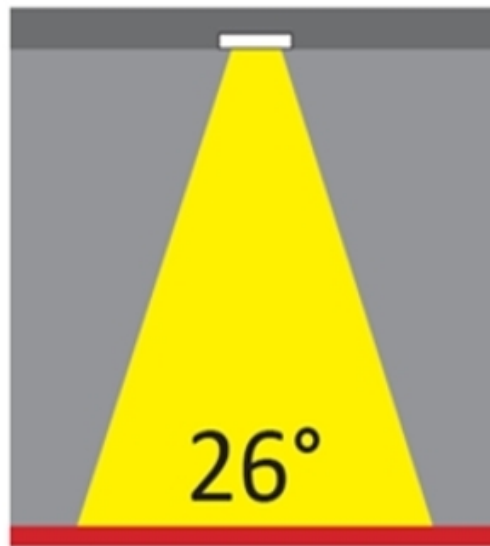

DIXIT RA8 RECESSED

A56121-

PROJECT
TYPE
SPECIFIER
QUANTITY
DATE

	DP	DV		Order Example	K°
Dimming	Phase	0-10V		L5XXXXXX-DV-30K	
Color Temperature	27K 2700K	30K 3000K	35K 3500K	40K 4000K	K° 0-10V 3000K

A